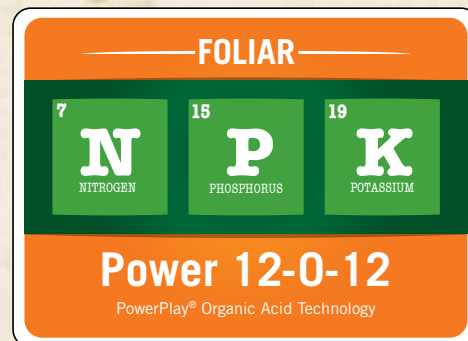

BENEFITS:

ONE-TO-ONE N:K RATIO FOR NUTRIENT BALANCE

GROWTH

TURF QUALITY

READILY AVAILABLE NUTRIENTS

Power 12-0-12 is an auxiliary, foliar-applied nutrient compound containing major nutrients designed for use on intensively managed turfgrasses. **Power 12-0-12** contains proprietary **PowerPlay** technology for maximum nutrient utilization. **Power 12-0-12** also contains non-nutritional organic acids for complexed nutrient availability and uptake.

NUTRIENT ANALYSIS

Total Nitrogen (N)	12.00%
8.00% Urea Nitrogen	
4.00% Water-Insoluble Nitrogen	
Soluble Potash (K₂O)	12.00%
Derived from urea and potassium thiosulfate.	

Net Weight: 10.47 lb/gal (1.254 kg/L)

PROFESSIONAL USE GUIDELINES ⑤

RATE OF APPLICATION:

3-6 fl oz / 1000 sq ft (10-20 L/ha) biweekly or as indicated by turf conditions.

DISTRIBUTED BY

Floratine Products Group, Inc.
355 E. South Street • Collierville, TN 38017
901.853.2898 • www.floratine.com